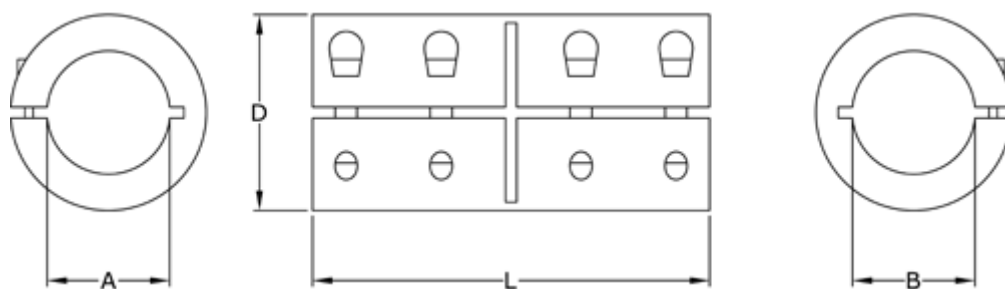

Data Sheet

Article number: 3323046502040

Description: Rigid coupling size 40 bore 40/40 mm
One piece clamp, stainless

Measures

A = 40
B = 40
D = 77
L = 108
Screw = M8x25